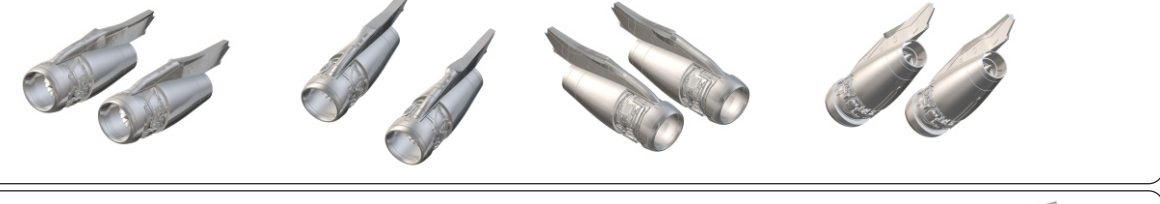

LAC144058

LACI

IAE V2500-A5

For Airbus A320

For ZVEZDA KIT

1/144 scale

For experienced modellers

LATE PYLONS

TWO ENGINES