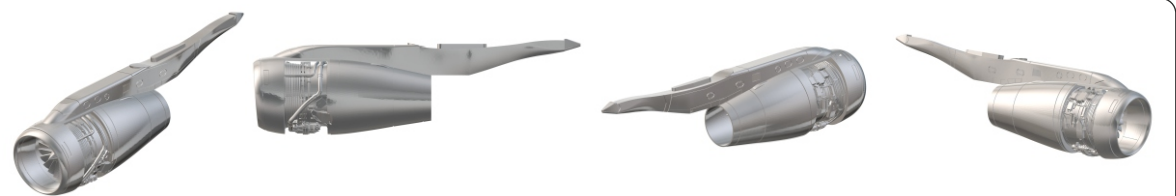

LACI LAC144027
ROLLS ROYCE
RB211-535 E4
1/144 scale
Tupolev Tu-204
ZVEZDA KIT
For experienced modellers

TWO ENGINES