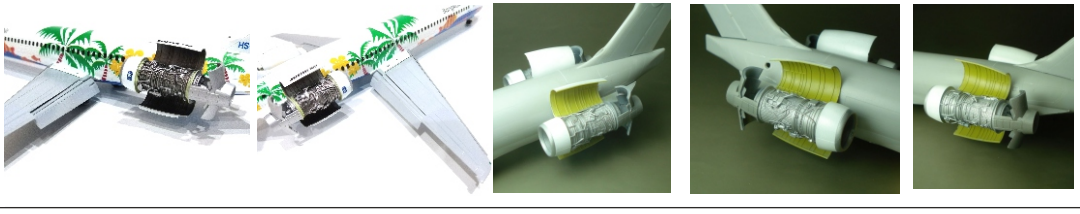

This kit contains parts for two engines

LAC144049

LACI
McDonnell Douglas
MD-90
LANDING FLAPS
For Eastern Express Kit
1/144 scale
For experienced modellers

LAC144050

LACI
IAE
V2500-D5
MD-90
For Eastern Express KIT
1/144 scale
For experienced modellers