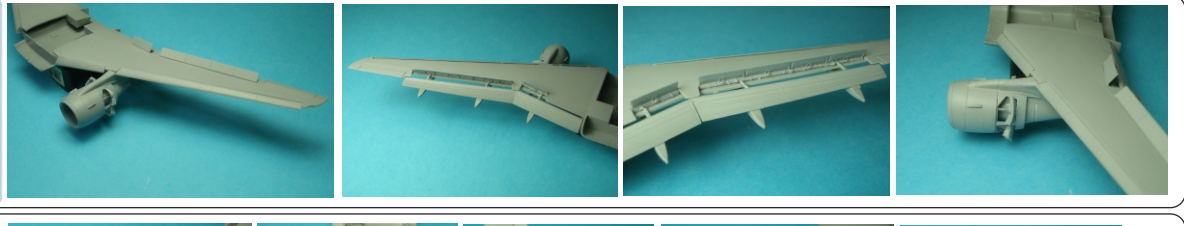

LAC144103

"LANDING CONFIGURATION"

LACI
Airbus
A 321
CFM56-5B-3P
Spoilers
Zvezda Kit
1/144 scale
For experienced modellers

LAC144104

"LANDING CONFIGURATION"

LACI
Airbus
A 321
IAE V2500
Spoilers
Zvezda Kit
1/144 scale
For experienced modellers