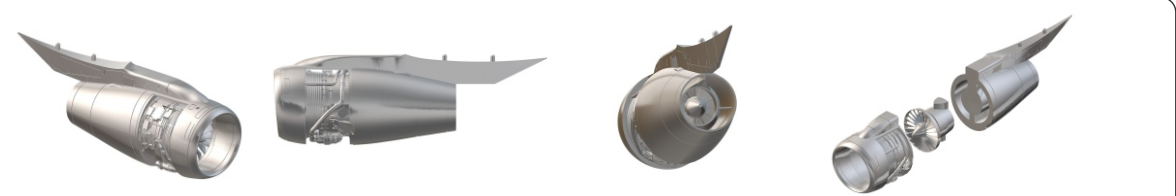

OUT OF PRODUCTION

LACI LAC144026
ROLLS ROYCE
RB211-535 E4
For Boeing 757
Minicraft Kit
1/144 scale
For experienced modellers

Left Side Engine