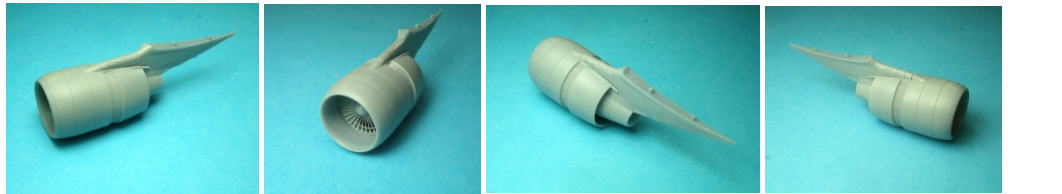

LAC144135

LACI
Pratt&Whitney
PW 4168
Airbus A 330-321/322/323
Revell Kit
1/144 scale
For experienced modellers

Thrust Reverser Open