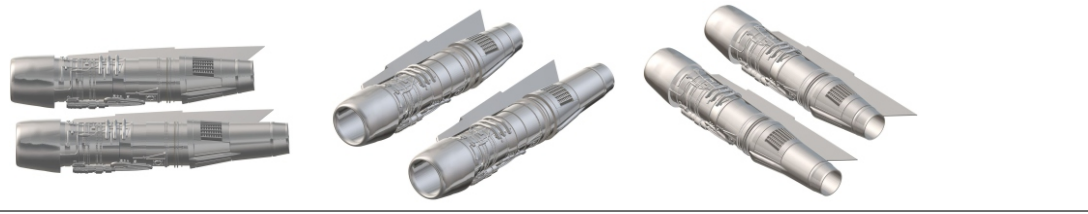

LACI LAC144014
Pratt & Whitney JT8D-17B
Boeing 727-200 ADV
1/144 scale
For Minicraft Kit
For experienced modellers