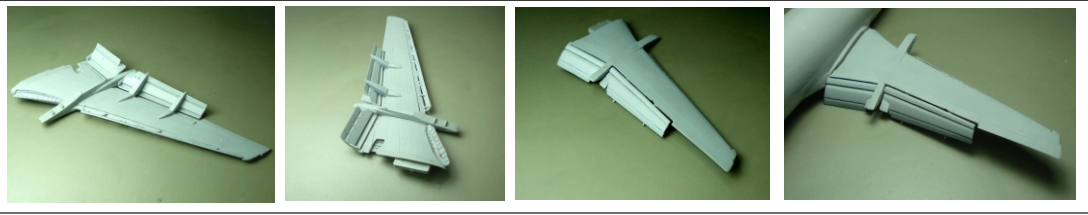

LACI LAC144012
Boeing 737 300/400/500 LANDING FLAPS
1/144 scale
For experienced modellers