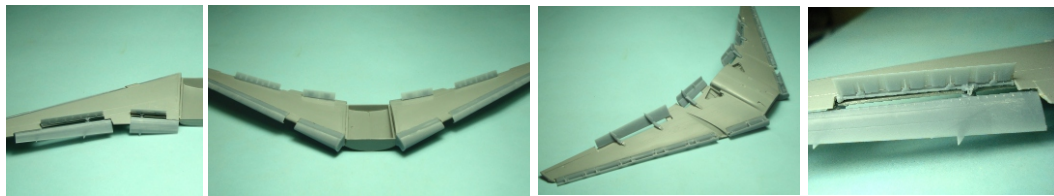

LACI
Boeing 767
LANDING FLAPS
Zvezda Kit
1/144 scale
For experienced modellers

LAC144092

Spoilers