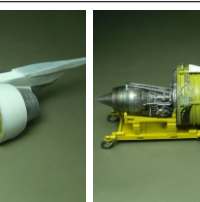

LACI LAC144037
General Electric GE90 -94
With STAND
For Boeing 777-200
1/144 scale
For experienced modellers

STAND