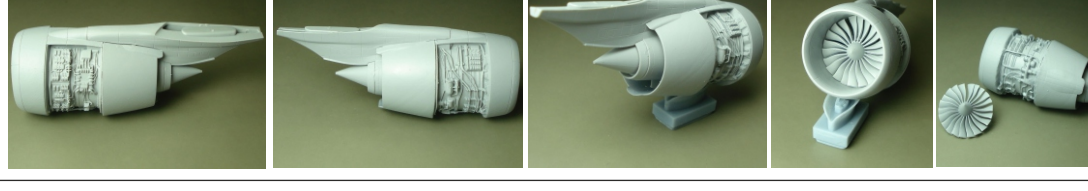

LACI LAC144021
ROLLS ROYCE TRENT XWB
For Airbus A350
Zvezda Kit
1/144 scale
For experienced modellers