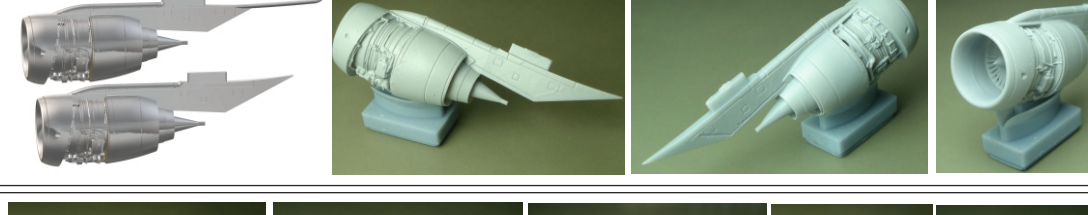

LACI LAC144020
CFM56-2A
For DC-8 72/73
1/144 scale
For experienced modellers
Kit contains parts for two engines