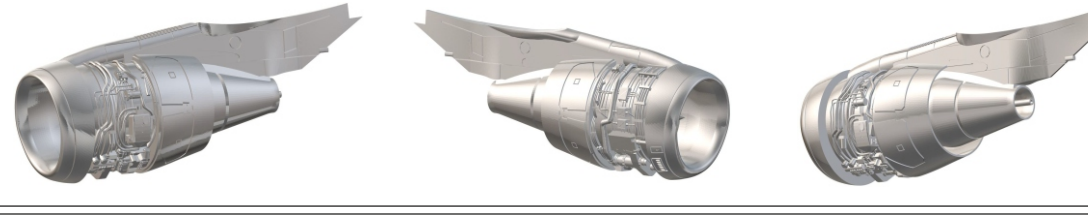

LACI LAC144015
CFM56-5 A
For Airbus A319/320
1/144 scale
For experienced modellers
Left Side Engine