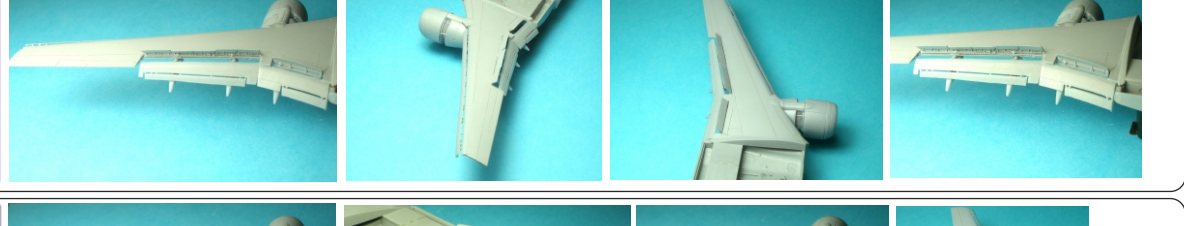

LAC144107

"LANDING CONFIGURATION"

LACI
Boeing
B 737-600-700
CFM56-7B
Spoilers
FLAPS
Zvezda Kit
1/144 scale
For experienced modellers

LAC144108

"LANDING CONFIGURATION"

LACI
Boeing
B 737-8MAX
LEAP-1B
Spoilers
FLAPS
Zvezda Kit
1/144 scale
For experienced modellers