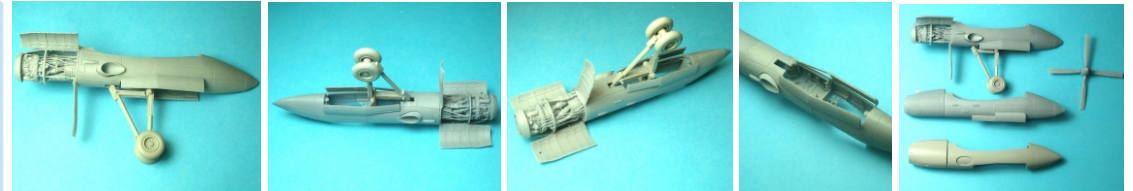

LAC720003

This kit contains parts for two engines

LACI
Boeing
B 707-300
&
E-3B SENTRY
"LANDING FLAPS"
HELLER Kit
1/72 SCALE
For experienced modellers

LAC720004

LACI
Rolls Royce
DART
532/534
HS 748 ANDOVER
One Man Kit
1/72 scale
For experienced modellers