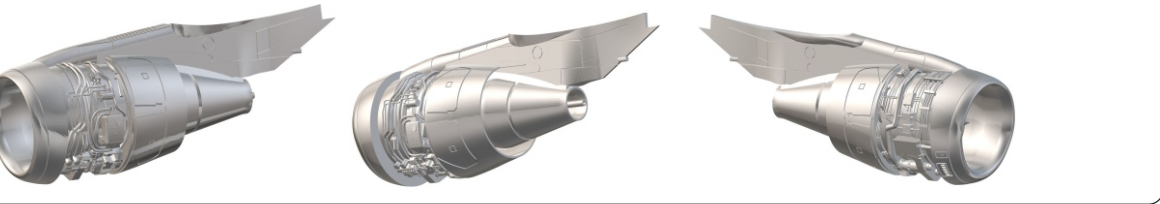

LAC144053

LACI

CFM56-5A

For Airbus
A319/320

1/144 scale

For experienced modellers

TWO ENGINES