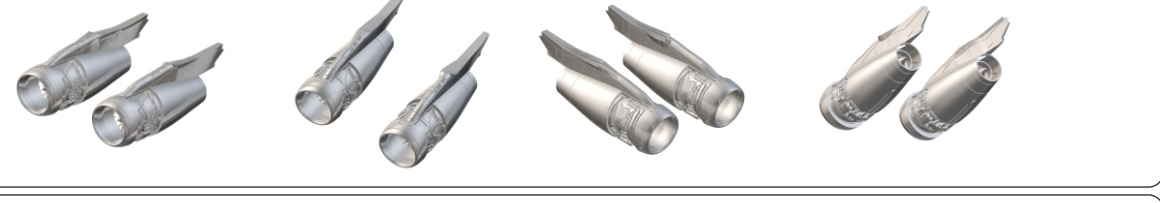

LAC144057

LACI

IAE V2500-A5

For Airbus A320

For ZVEZDA KIT

1/144 scale

For experienced modellers

EARLY PYLONS

TWO ENGINES