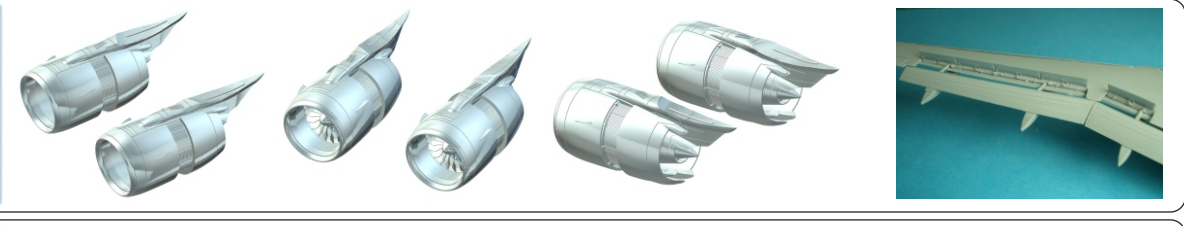

LACI
Airbus
A 320neo
PW 1100
Spoilers
Zvezda Kit
1/144 scale
For experienced modellers

LAC144103

"LANDING CONFIGURATION"