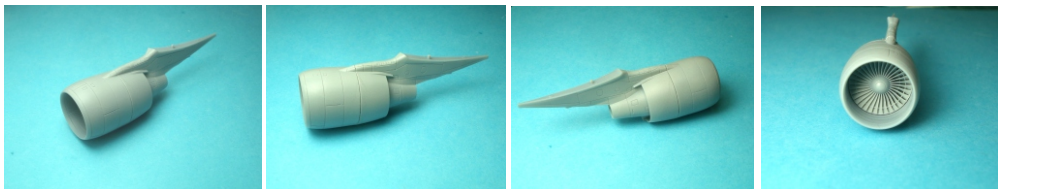

TWO ENGINES WITH REVERSERS OPEN

LAC144133

LACI
ROLLS ROYCE
TRENT 700
Airbus 330-341/342/343
For Revell Kit
1/144 scale
For experienced modellers

TWO ENGINES

LAC144134

LACI
Pratt&Whitney
PW 4168
Airbus A 330-321/322/323
Revell Kit
1/144 scale
For experienced modellers