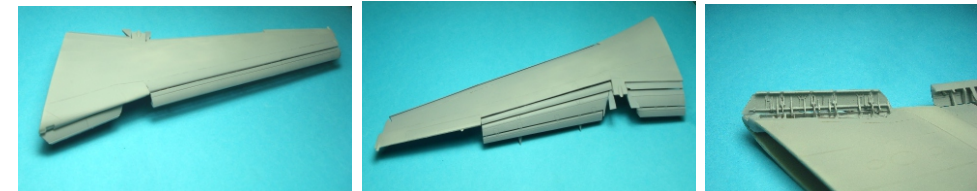

LACI
Boeing
B 737-200
"LANDING FLAPS"
BPK Kit
1/72 SCALE
For experienced modellers

LAC720008