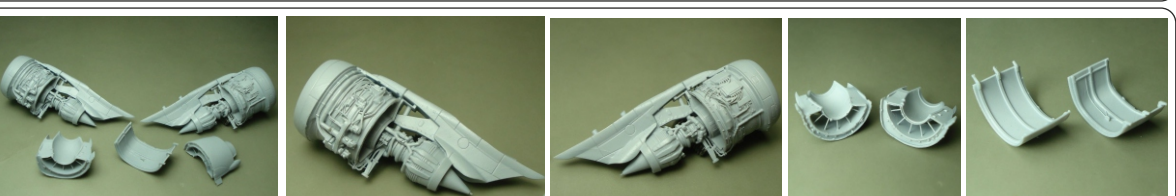

LACI LAC144031
CFM
LEAP-1A
For Airbus A321neo
For REVELL KIT
1/144 scale
For experienced modellers

TWO Engines