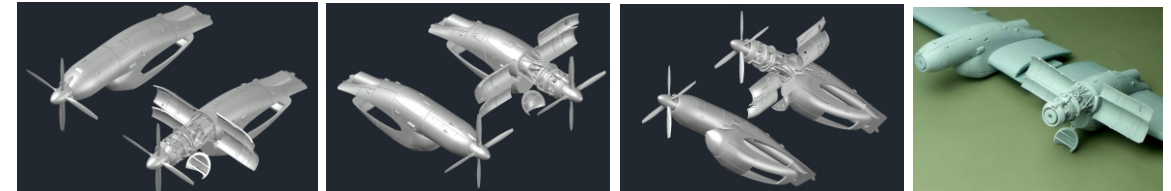

LACI
Rolls Royce
DART
532/534
HS 748 ANDOVER
One Man Kit
1/72 scale
For experienced modellers

LAC720005

This kit contains parts for two engines