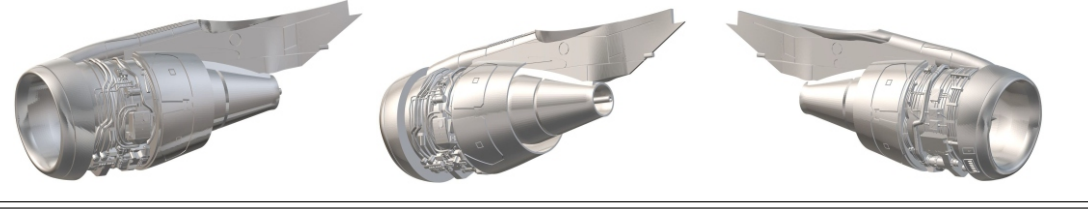

LACI LAC144016
CFM56-5B
For Airbus A319/320
1/144 scale
For experienced modellers
Left Side Engine