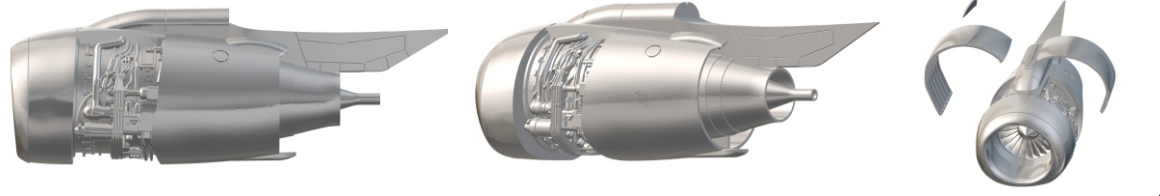

LAC144052

LACI

CFM56-7B

For Boeing 737
600/700/800

1/144 scale

For experienced modellers

TWO ENGINES