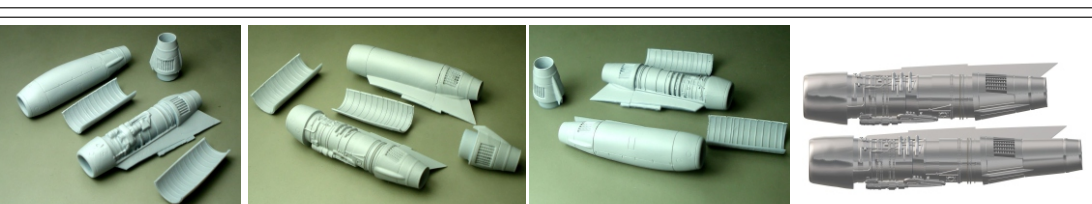

LACI
Pratt&Whitney JT8D-7B
Boeing-727
AIRFIX Kit
1/144 scale
For experienced modellers

LAC144070