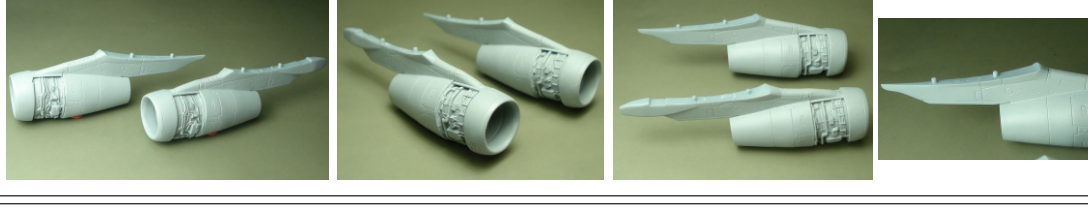

LACI LAC144017
CFM56-5C
For Airbus A340
1/144 scale
For experienced modellers
FOUR Engines