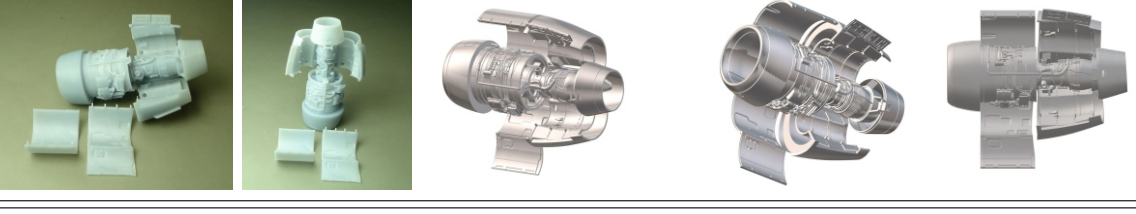

LAC144050

LACI
IAE
V2500-D5
MD-90
For Eastern Express KIT
1/144 scale
For experienced modellers

PORTBOARD ENGINE