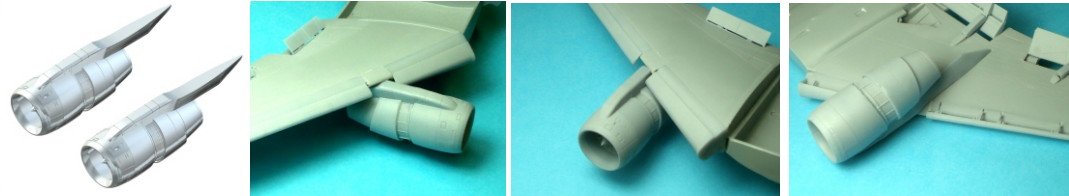

FUTURE RELEASES

LACI
ROLLS ROYCE
RB211-524H
1/144 scale
For Boeing 767
ZVEZDA KIT
For experienced modellers

LAC144094

TWO ENGINES

LACI
Airbus A 220-300
"LANDING FLAPS"
Eastern Express Kit
1/144 scale
For experienced modellers

LAC144095

FUTURE RELEASES

LACI
Fokker F-100
"LANDING FLAPS"
"Tail Airbrakes"
Revell Kit
1/144 scale
For experienced modellers

LAC144096