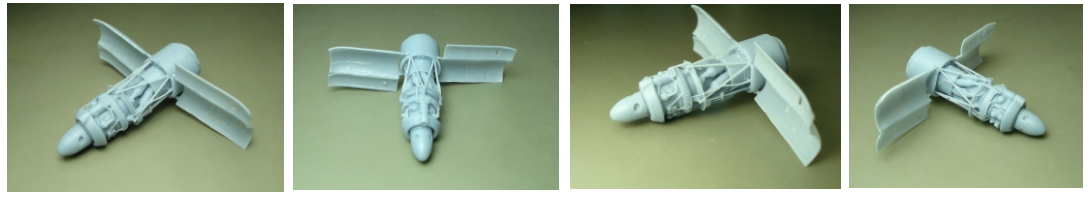

LACI LAC144011
Rolls Royce DART 505/506
Vickers Viscount 700
1/144 scale
For experienced modellers
This kit contains parts for two engines