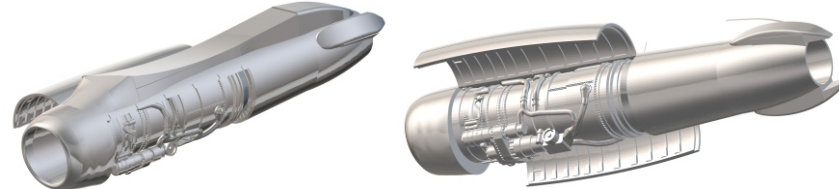

LACI LAC144008
Pratt&Whitney
JT8D-5/7/9
Boeing 737-200
1/144 scale
For Eastern Express kit
For experienced modellers
This kit contains parts for two engines