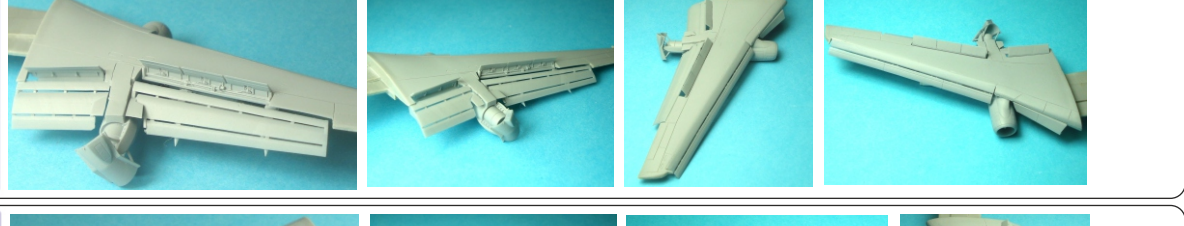

LAC144105

"LANDING CONFIGURATION"

LACI
Boeing
B 737-100
JT8D-7
Spoilers
FLAPS
Eastern Express
1/144 scale
For experienced modellers

LAC144106

"LANDING CONFIGURATION"

LACI
Boeing
B 737-200
JT8D-15
Spoilers
FLAPS
Eastern Express
1/144 scale
For experienced modellers