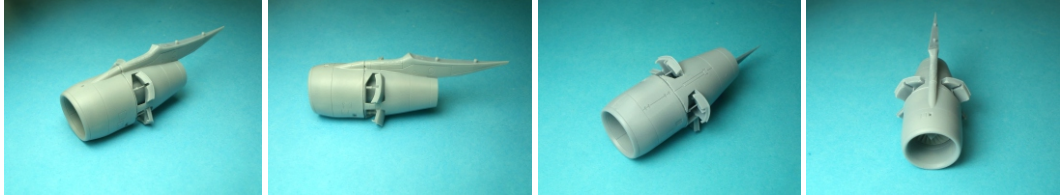

LAC144130

LACI
Airbus
A 350
"LANDING FLAPS"
ZVEZDA Kit
1/144 scale
For experienced modellers

FUTURE RELEASES

LAC144131

LACI
Airbus
A 380
"LANDING FLAPS"
REVELL Kit
1/144 scale
For experienced modellers

FUTURE RELEASES

LAC144132

LACI
ROLLS ROYCE
TRENT 700
Airbus 330-341/342/343
For Revell Kit
1/144 scale
For experienced modellers

TWO ENGINES WITH REVERSERS OPEN