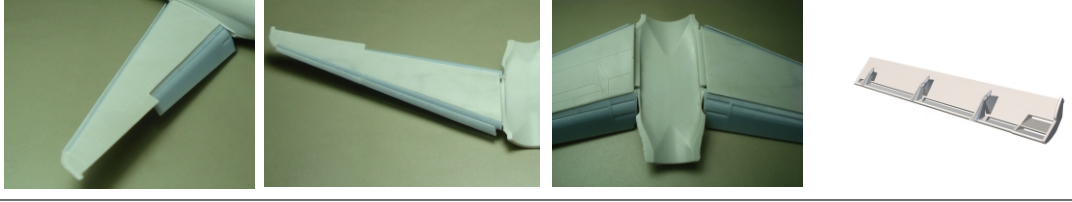

LAC144047

LACI
Boeing
717
LANDING FLAPS
For Eastern Express Kit
1/144 scale
For experienced modellers