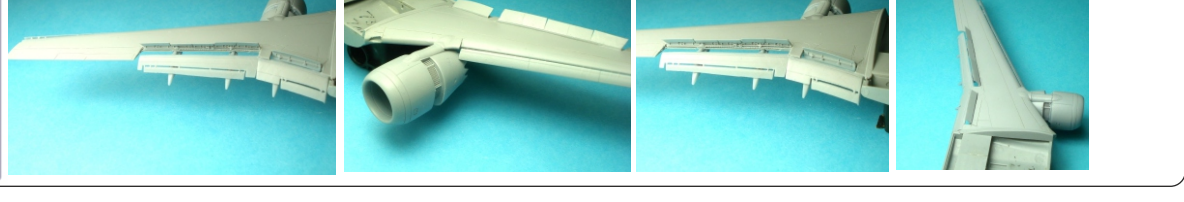

LACI
Boeing
B 737-8MAX
LEAP-1B
Spoilers
FLAPS
Zvezda Kit
1/144 scale
For experienced modellers

LAC144109

"LANDING CONFIGURATION"