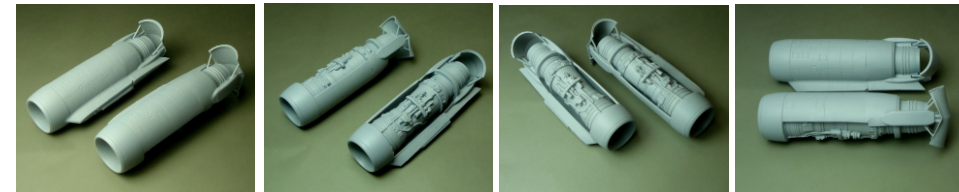

LACI LAC144010
D30-KU154
TU-154M
1/144 scale
For Zvezda Kit
For experienced modellers
This kit contains parts for two engines