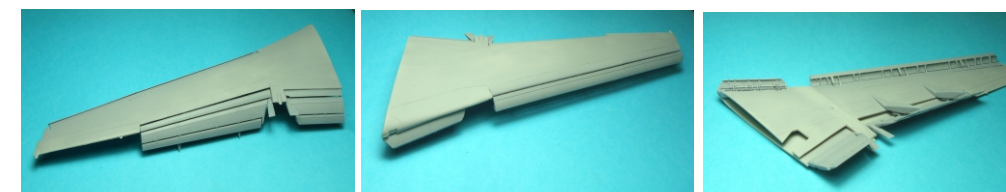

LACI
Boeing
B 737-100
"LANDING FLAPS"
BPK Kit
1/72 SCALE
For experienced modellers

LAC720009