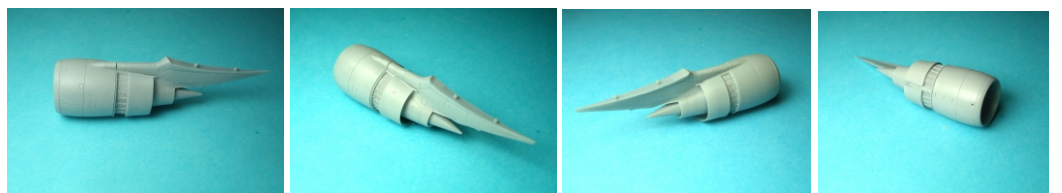

LAC144137

LACI
GE
CF6-80E1
Airbus A 330-301/302/303
Revell Kit
1/144 scale
For experienced modellers

Thrust Reverser Open