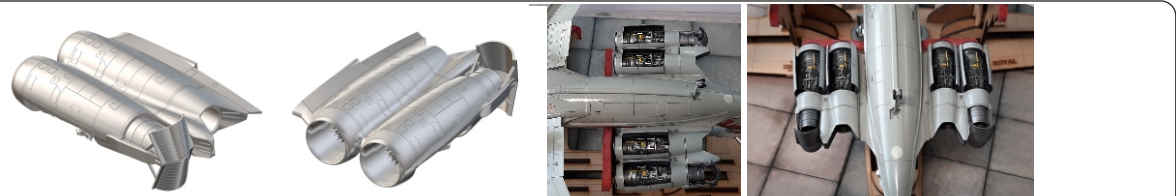

LACI LAC144029
D30-KU-62
Ilyushin IL-62M
1/144 scale
For Zvezda Kit
For experienced modellers

This kit contains parts for FOUR engines