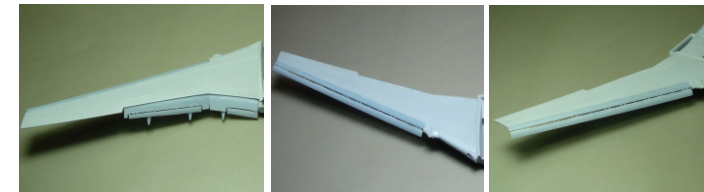

LACI
Boeing
B 737-800
P-8A Poseidon
"LANDING FLAPS"
BPK Kit
1/72 SCALE
For experienced modellers

LAC720006