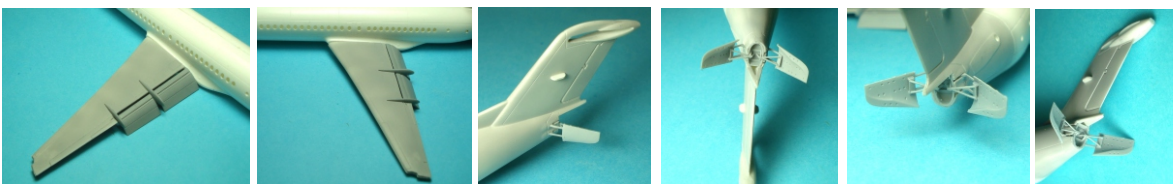

LACI
Boeing 767
LANDING FLAPS
Zvezda Kit
1/144 scale
For experienced modellers

LAC144092

Spoilers

LACI
Boeing 767
LANDING FLAPS
REVELL Kit
1/144 scale
For experienced modellers

LAC144093

Spoilers

FUTURE RELEASES

LACI
ROLLS ROYCE
RB211-524H
1/144 scale
For Boeing 767
ZVEZDA KIT
For experienced modellers

LAC144094

TWO ENGINES

LACI
Airbus A 220-300
"LANDING FLAPS"
Eastern Express Kit
1/144 scale
For experienced modellers

LAC144095

FUTURE RELEASES

LACI
Fokker F-100
"LANDING FLAPS"
"Tail Airbrakes"
Revell Kit
1/144 scale
For experienced modellers

LAC144096

LACI
Lockheed C-130
"LANDING FLAPS"
Amodel Kit
1/144 scale
For experienced modellers

LAC144097

LACI
Lockheed C-141
"LANDING FLAPS"
Roden Kit
A&A Model Kit
1/144 scale
For experienced modellers

LAC144098

FUTURE RELEASES

LACI
DeHavilland C-7 Caribou
"LANDING FLAPS"
Amodel Kit
1/144 scale
For experienced modellers

LAC144099

FUTURE RELEASES