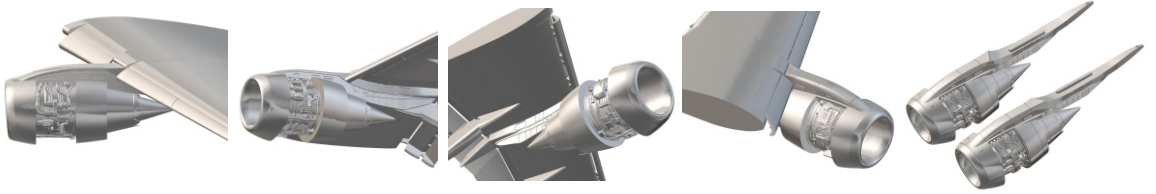

LACI
General Electric
CF34-10E
Embraer E 190
Revell Kit
1/144 scale
For experienced modellers

LAC144073