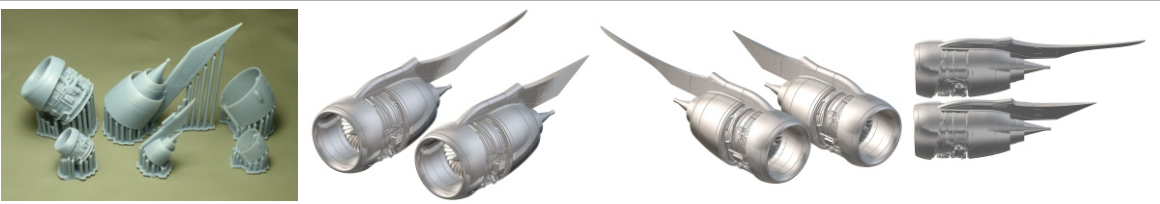

LACI
CFM56-2 A-2
E-3D/F Sentry
AEW1 RAF
For MINICRAFT KIT
1/144 scale
For experienced modellers

LAC144063

FOUR ENGINES