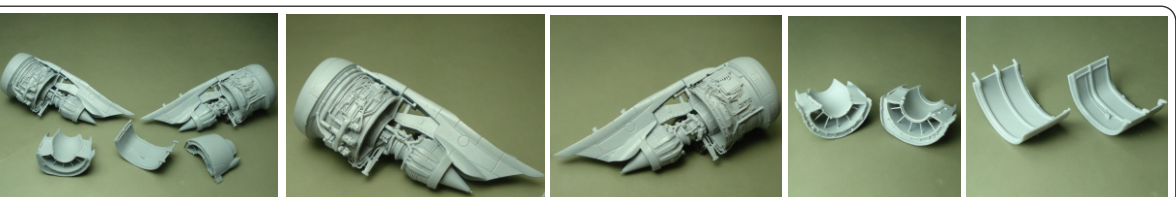

LACI LAC144030
CFM
LEAP-1A
For Airbus A320neo
For ZVEZDA KIT
1/144 scale
For experienced modellers

Left Side Engine