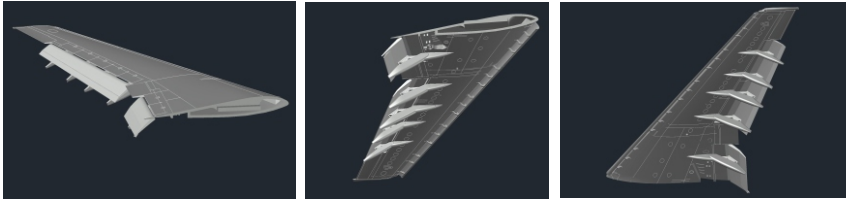

FUTURE RELEASES

LACI
Fokker
F-100
RR TAY 650-15
Spoilers
Flaps
Tail Brake
Revell Kit
1/144 scale
For experienced modellers
"LANDING CONFIGURATION"

LAC144120

LACI
Airbus
A 300-B4
"LANDING FLAPS"
Eastern Express Kit
1/144 scale
For experienced modellers

LAC144121