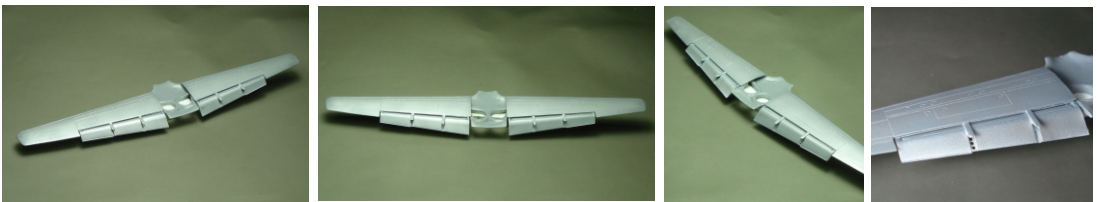

LACI
Yakovlev YAK-40
LANDING FLAPS
For Eastern Express Kit
1/144 scale
For experienced modellers

LAC144062