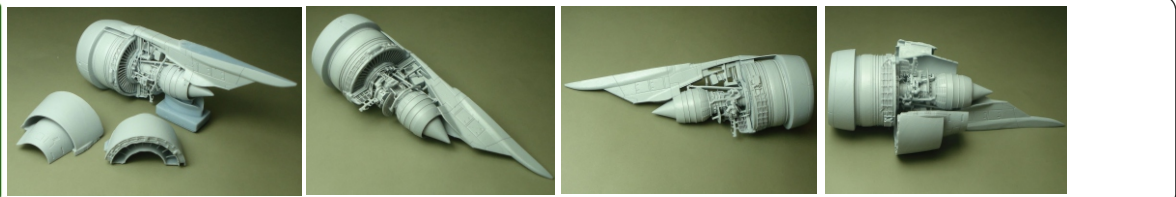

LACI LAC144023
General Electric
GE90
-115
For Boeing 777
Zvezda Kit
1/144 scale
For experienced modellers