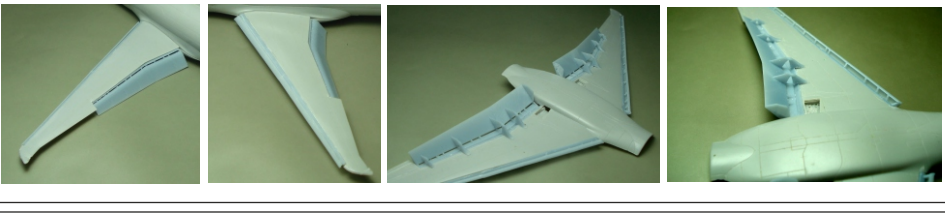

This kit contains parts for two engines

LAC144049

LACI
McDonnell Douglas
MD-90
LANDING FLAPS
For Eastern Express Kit
1/144 scale
For experienced modellers

LAC144050

LACI
IAE
V2500-D5
MD-90
For Eastern Express KIT
1/144 scale
For experienced modellers