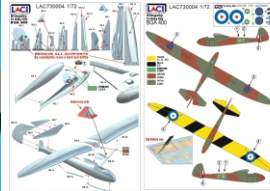

LAC200017

1/72 Scale

LACI
Slingsby
T6 Kirby Kite BGA 327
Resin Kit
1/72 SCALE
For experienced modellers

LAC730003

LACI
Slingsby
T6 Kirby Kite BGA 400
Resin Kit
1/72 SCALE
For experienced modellers

LAC730004