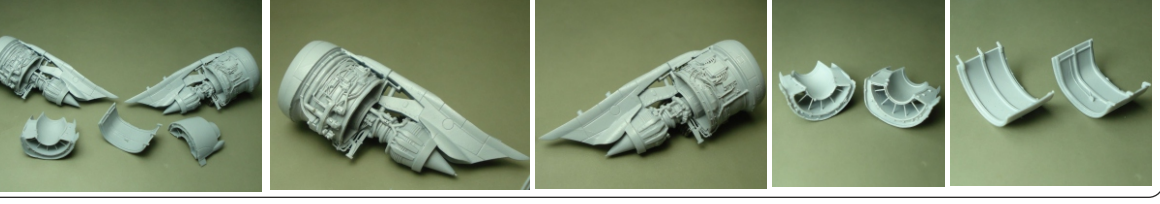

LAC144055

LACI

CFM LEAP-1A

For Airbus A320neo

For ZVEZDA KIT

1/144 scale

For experienced modellers

TWO ENGINES