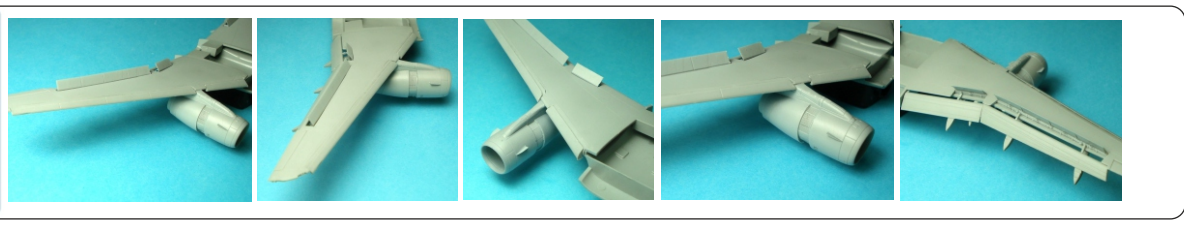

LACI
Airbus
A 320
IAE V 2500
Spoilers
Zvezda Kit
1/144 scale
For experienced modellers

LAC144101

"LANDING CONFIGURATION"