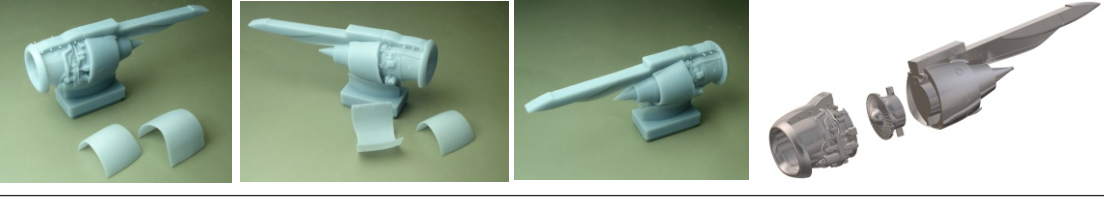

LAC144051

LACI
CFM56-3
For Boeing 737
300 / 400 / 500
1/144 scale
For experienced modellers

TWO ENGINES