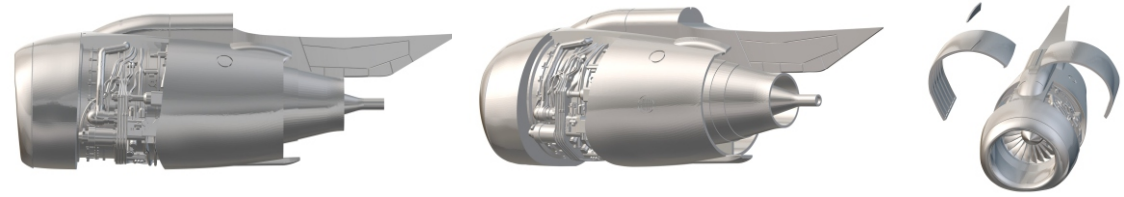

LACI LAC144007-A
CFM56-7 B
CFM56-7 B
For Boeing 737
600/700/800
1/144 scale
For experienced modellers
Left Side Engine