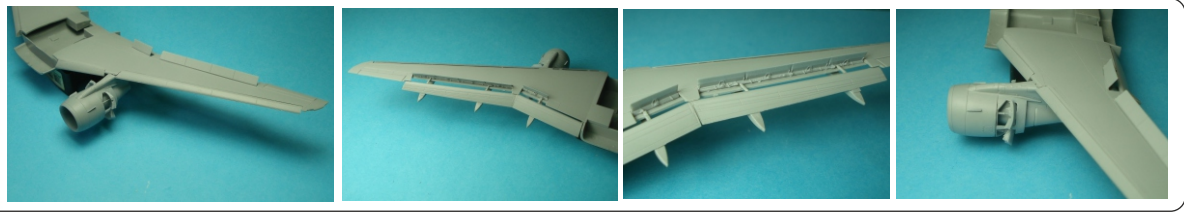

LAC144099

FUTURE RELEASES

LACI
Airbus
A 320
CFM56-5B
Spoilers
Zvezda Kit
1/144 scale
For experienced modellers

LAC144100

"LANDING CONFIGURATION"

LACI
Airbus
A 320
IAE V 2500
Spoilers
Zvezda Kit
1/144 scale
For experienced modellers