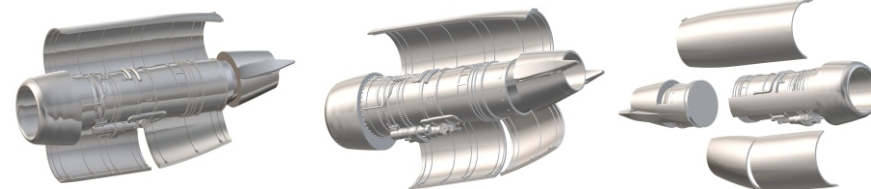

LACI LAC144005
Pratt&Whitney
JT8D-209
MD-80
1/144 scale
For Eastern Express kit
For experienced modellers