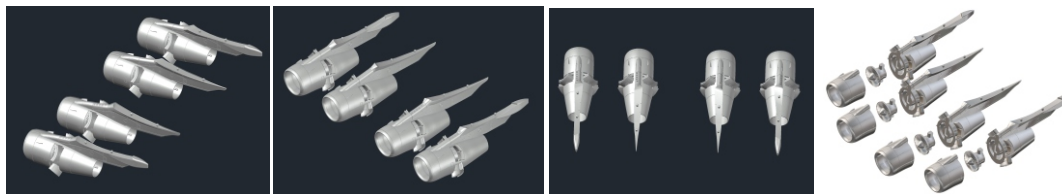

LAC144139

LACI
CFM56-5C
For Airbus A340-300
Thrust Reverser Open
REVELL KIT
1/144 scale
For experienced modellers

FOUR Engines