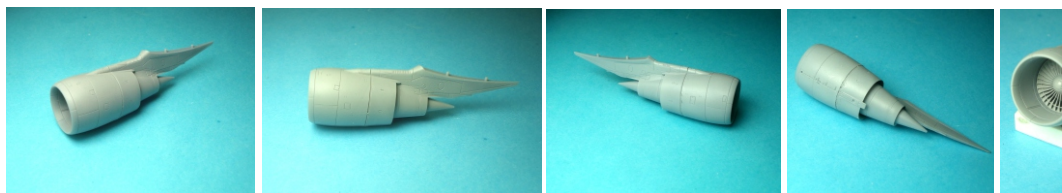

LAC144135

LACI
Pratt&Whitney
PW 4168
Airbus A 330-321/322/323
Revell Kit
1/144 scale
For experienced modellers

Thrust Reverser Open

LAC144136

LACI
GE
CF6-80E1
Airbus A 330-301/302/303
Revell Kit
1/144 scale
For experienced modellers