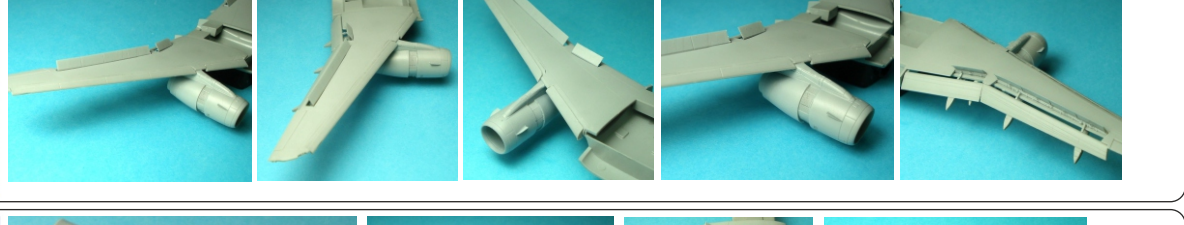

LACI
Airbus
A 321
IAE V2500
Spoilers
Zvezda Kit
1/144 scale
For experienced modellers

LAC144105

"LANDING CONFIGURATION"