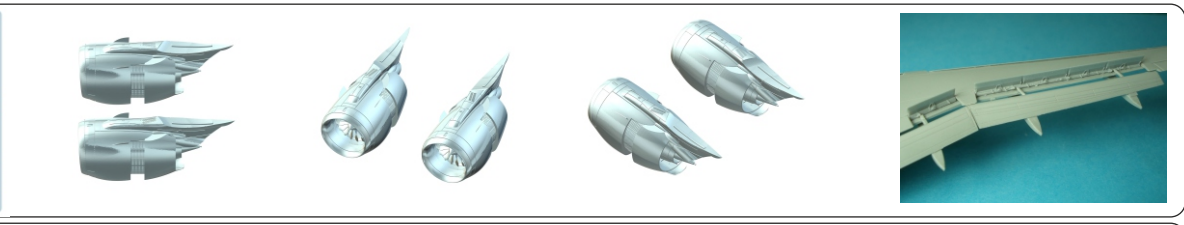

LAC144101

"LANDING CONFIGURATION"

LACI
Airbus
A 320neo
LEAP-1A
Spoilers
Zvezda Kit
1/144 scale
For experienced modellers

LAC144102

"LANDING CONFIGURATION"

LACI
Airbus
A 320neo
PW 1100
Spoilers
Zvezda Kit
1/144 scale
For experienced modellers