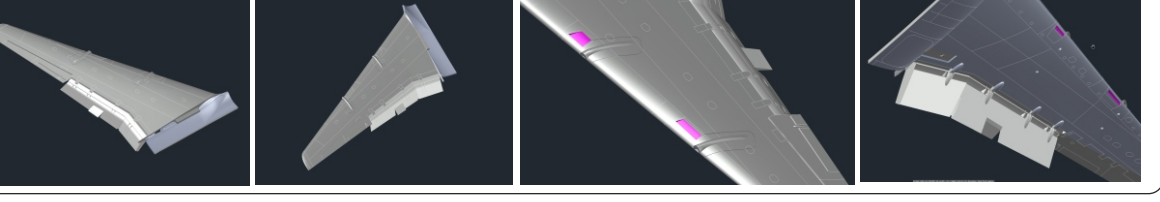

LAC144061

LACI

Douglas
DC-8
32

"LANDING FLAPS"

For X Scale Kit

1/144 scale

For experienced modellers