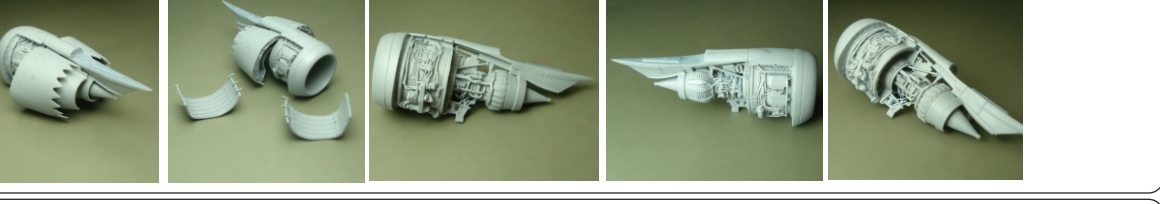

LAC144056

LACI

CFM LEAP-1B

For Boeing 738 MAX

For ZVEZDA KIT

1/144 scale

For experienced modellers

TWO ENGINES