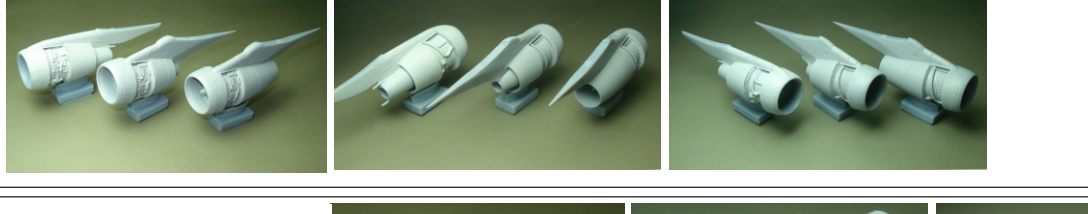

LACI LAC144019
ROLLS ROYCE RB 211-524 G/H
1/144 scale
For Boeing 747-400
For experienced modellers
Kit contains parts for two engines