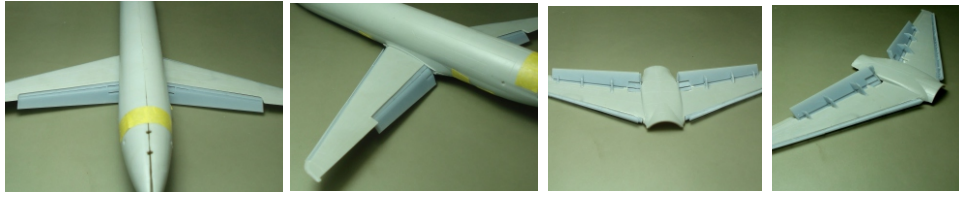

LAC144045

LACI
Rolls Royce
DART
532/534
HS 748 ANDOVER
For MARK 1 Kit
1/144 scale
For experienced modellers

This kit contains parts for two engines

LAC144046

LACI
McDonnell Douglas
DC-9
10/20/30
LANDING FLAPS
For Eastern Express Kit
1/144 scale
For experienced modellers