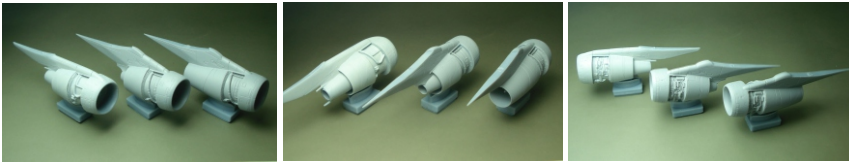

CATALOGUE

2024

LACI LAC144001
ROLLS ROYCE
RB211-22 EARLY
 1/144 scale
 For Lockheed TriStar Eastern Express kit
 For experienced modellers

LACI LAC144002
ROLLS ROYCE
RB211-22 LATE
 1/144 scale
 For Lockheed TriStar Eastern Express kit
 For experienced modellers