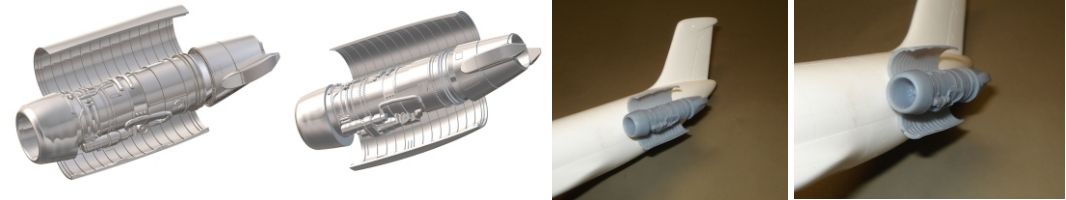

LACI LAC144004
Pratt&Whitney
JT8D-7/9/11
Douglas DC-9
1/144 scale
For Fly kit
For experienced modellers